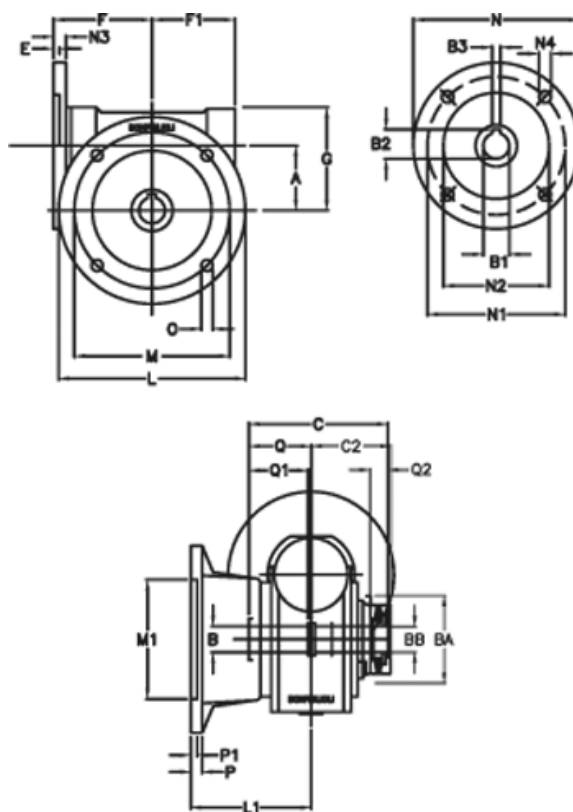

Article number: 390204903642816

Description: Worm Gear with Torque Limiter  
VF 49-L1-F-36 P71B14

## Measures

a = 49.50	C2 = 63,5	m = 90	P = 12
B = 25	Description = VF 49F-xx-71B14	M1 = 70	P1 = 10
B1 E7 = 14	E = 3.0	N = 105	Q = 51.0
B2 = 16.3	F = 70	N1 = 85	Q1 = 41
B3 H9 = 5	F1 = 63	N2 = 70	Q2 = 15
BA = 63	g = 80	N3 = 10.5	
BB H7 = 14	L = 125	N4 = 6.5	
C = 105	L1 = 85.5	O = 10.5	